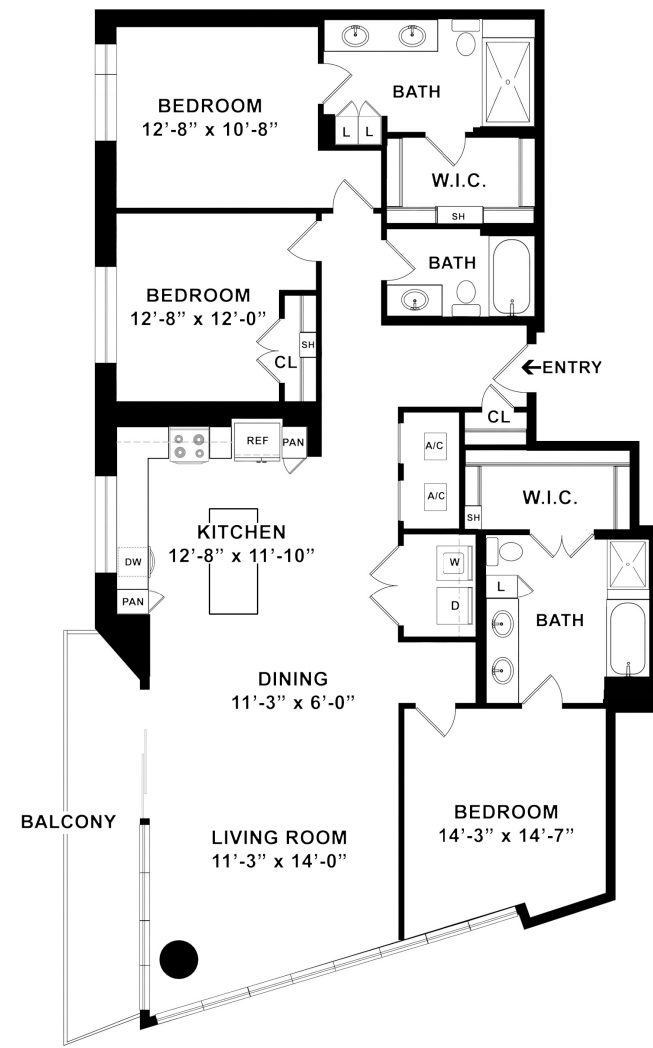

C1

3 BED / 3 BATH

1750

SQ. FT.

9757 Katy Fwy | Houston, TX 77024

www.themckinleyatmemorialcity.com

Floor plans are artist's rendering. All dimensions are approximate. Actual product and specifications may vary in dimension or detail. Not all features are available in every apartment. Prices and availability are subject to change. Please see a representative for details.