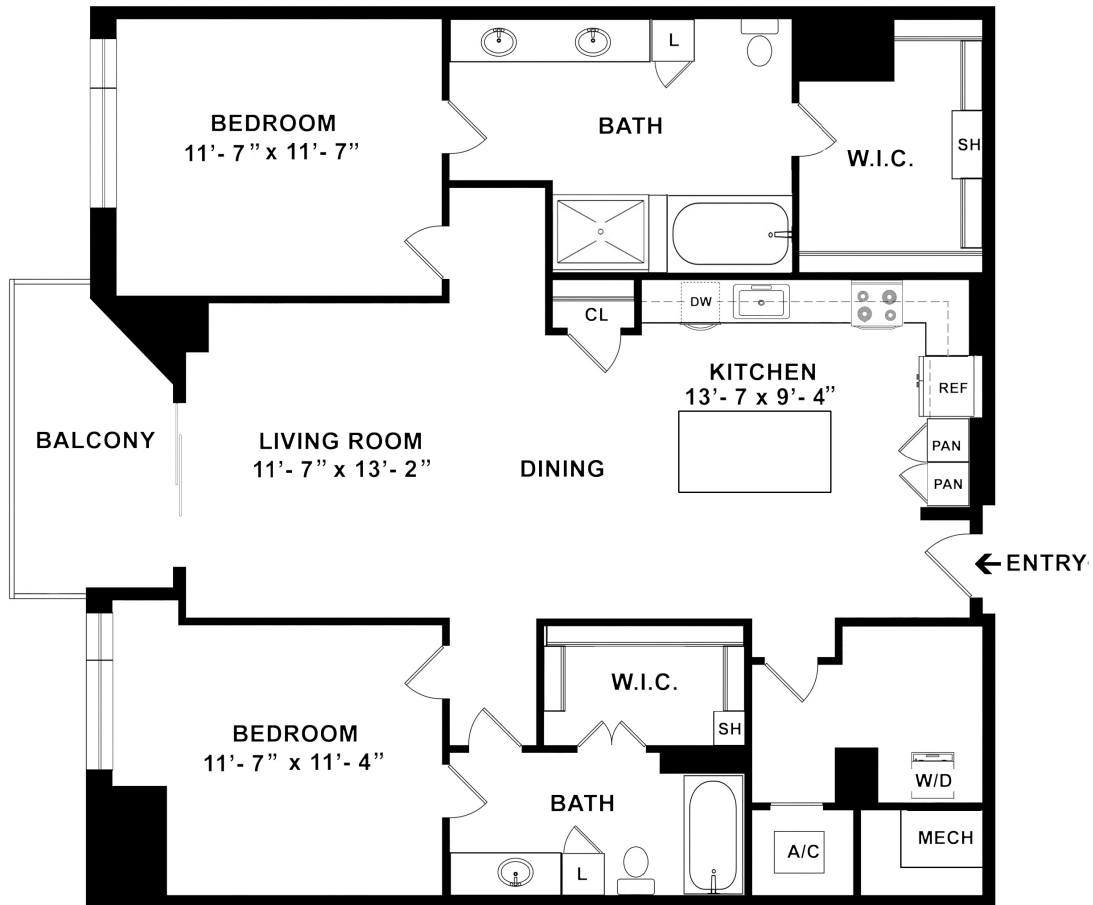

# B6

2 BED / 2 BATH

# 1321

SQ. FT.

9757 Katy Fwy | Houston, TX 77024

[www.themckinleyatmemorialcity.com](http://www.themckinleyatmemorialcity.com)

*Floor plans are artist's rendering. All dimensions are approximate. Actual product and specifications may vary in dimension or detail. Not all features are available in every apartment. Prices and availability are subject to change. Please see a representative for details.*