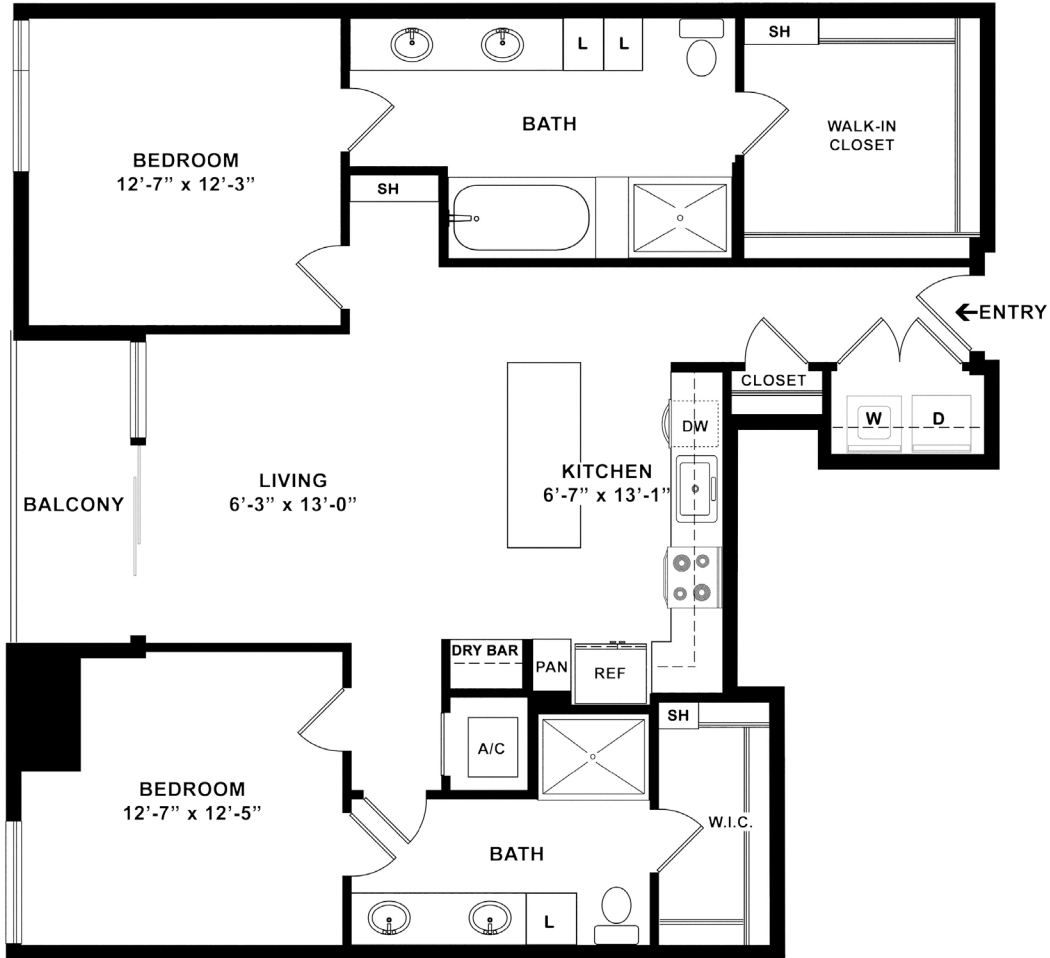

B5

2 BED / 2 BATH

1307

SQ. FT.

9757 Katy Fwy | Houston, TX 77024

www.themckinleyatmemorialcity.com

Floor plans are artist's rendering. All dimensions are approximate. Actual product and specifications may vary in dimension or detail. Not all features are available in every apartment. Prices and availability are subject to change. Please see a representative for details.