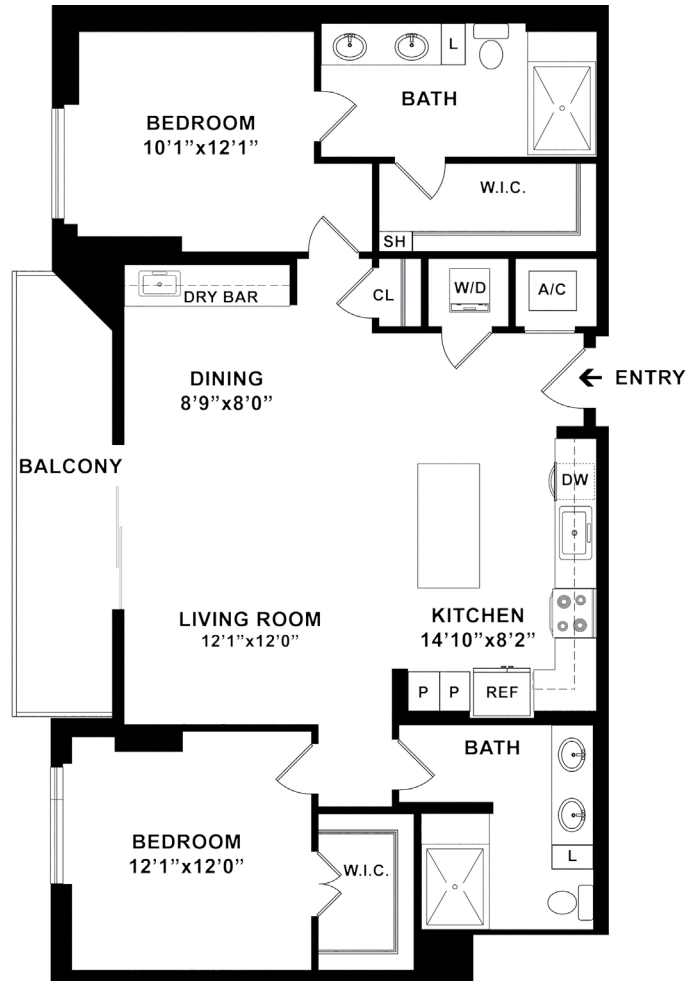

# B2

2 BED / 2 BATH

# 1272

SQ. FT.

9757 Katy Fwy | Houston, TX 77024

[www.themckinleyatmemorialcity.com](http://www.themckinleyatmemorialcity.com)

*Floor plans are artist's rendering. All dimensions are approximate. Actual product and specifications may vary in dimension or detail. Not all features are available in every apartment. Prices and availability are subject to change. Please see a representative for details.*