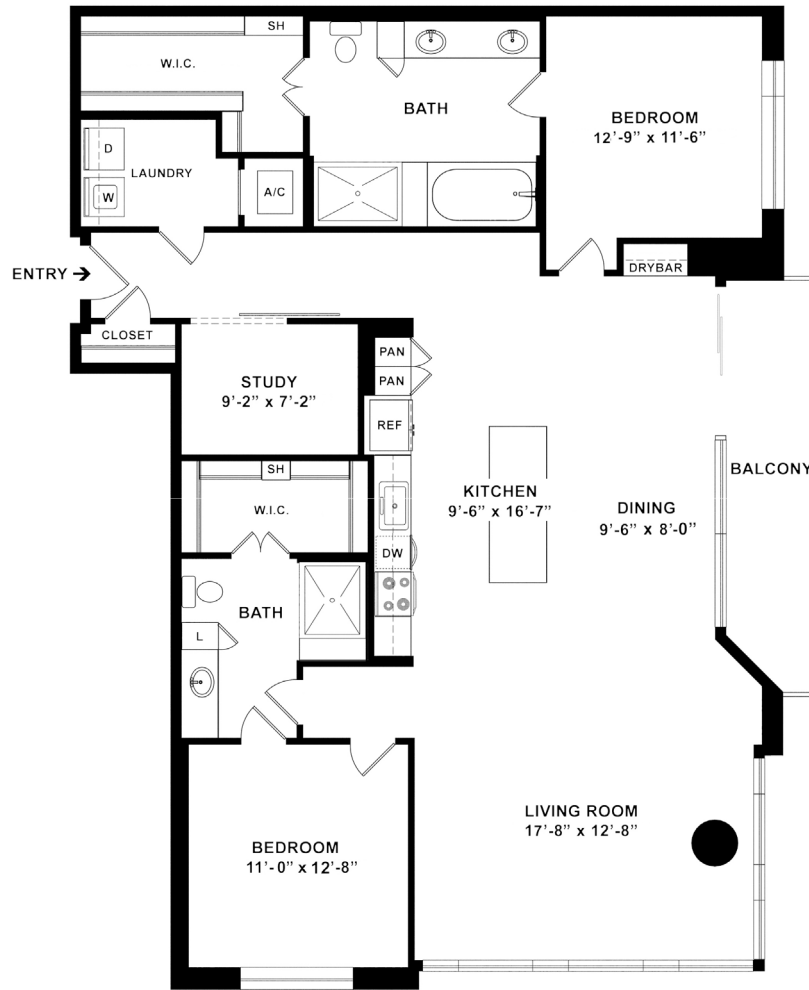

B14

2 BED / 2 BATH / STUDY

1645

SQ. FT.

9757 Katy Fwy | Houston, TX 77024

www.themckinleyatmemorialcity.com

Floor plans are artist's rendering. All dimensions are approximate. Actual product and specifications may vary in dimension or detail. Not all features are available in every apartment. Prices and availability are subject to change. Please see a representative for details.