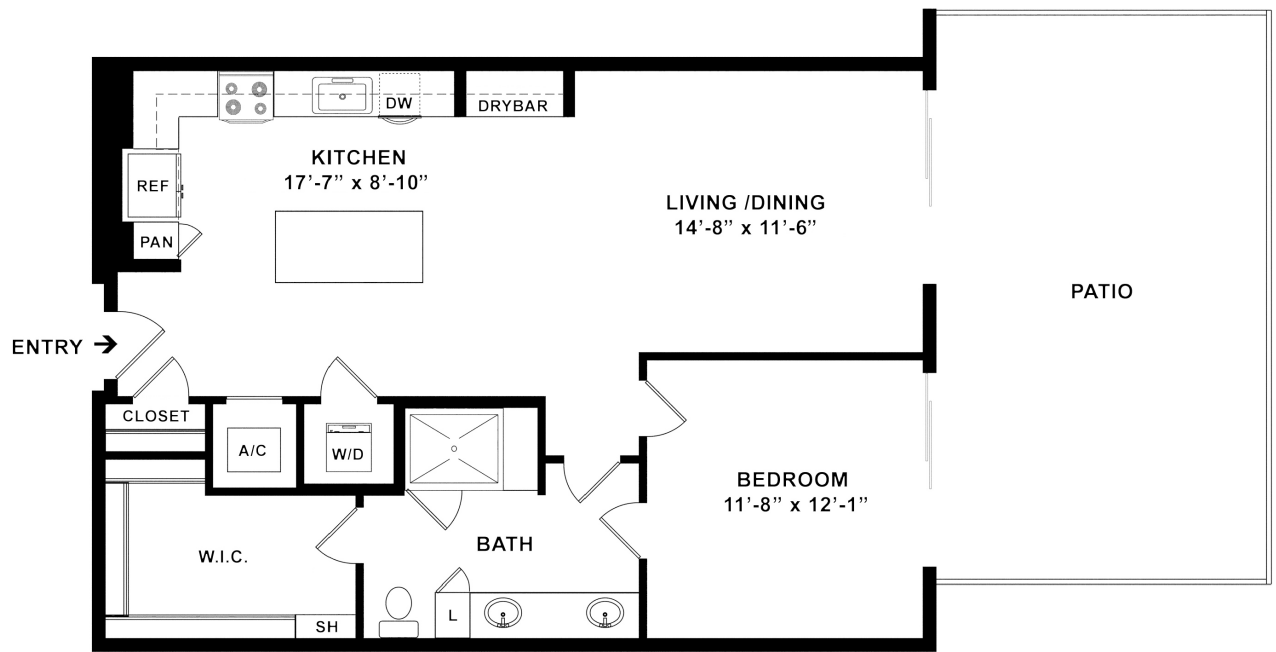

# A9

1 BED / 1 BATH

# 885

SQ. FT.

9757 Katy Fwy | Houston, TX 77024

[www.themckinleyatmemorialcity.com](http://www.themckinleyatmemorialcity.com)

*Floor plans are artist's rendering. All dimensions are approximate. Actual product and specifications may vary in dimension or detail. Not all features are available in every apartment. Prices and availability are subject to change. Please see a representative for details.*