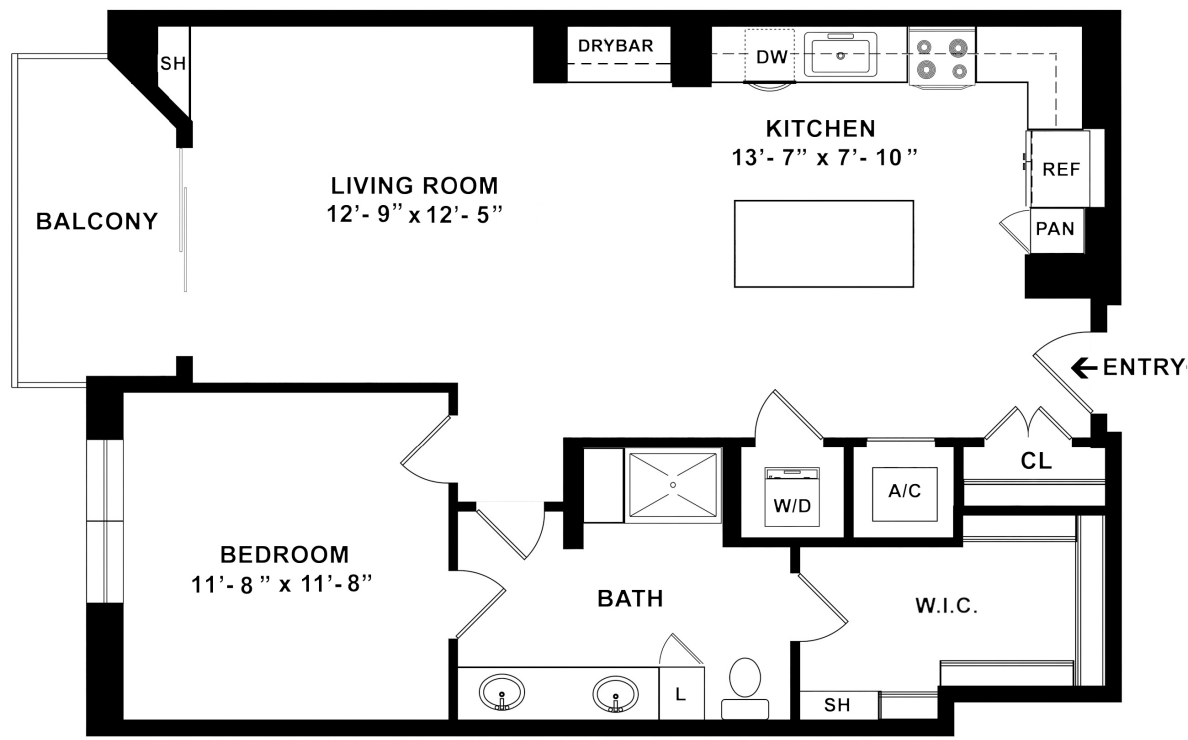

# A6

1 BED / 1 BATH

# 872

SQ. FT.

9757 Katy Fwy | Houston, TX 77024

[www.themckinleyatmemorialcity.com](http://www.themckinleyatmemorialcity.com)

*Floor plans are artist's rendering. All dimensions are approximate. Actual product and specifications may vary in dimension or detail. Not all features are available in every apartment. Prices and availability are subject to change. Please see a representative for details.*