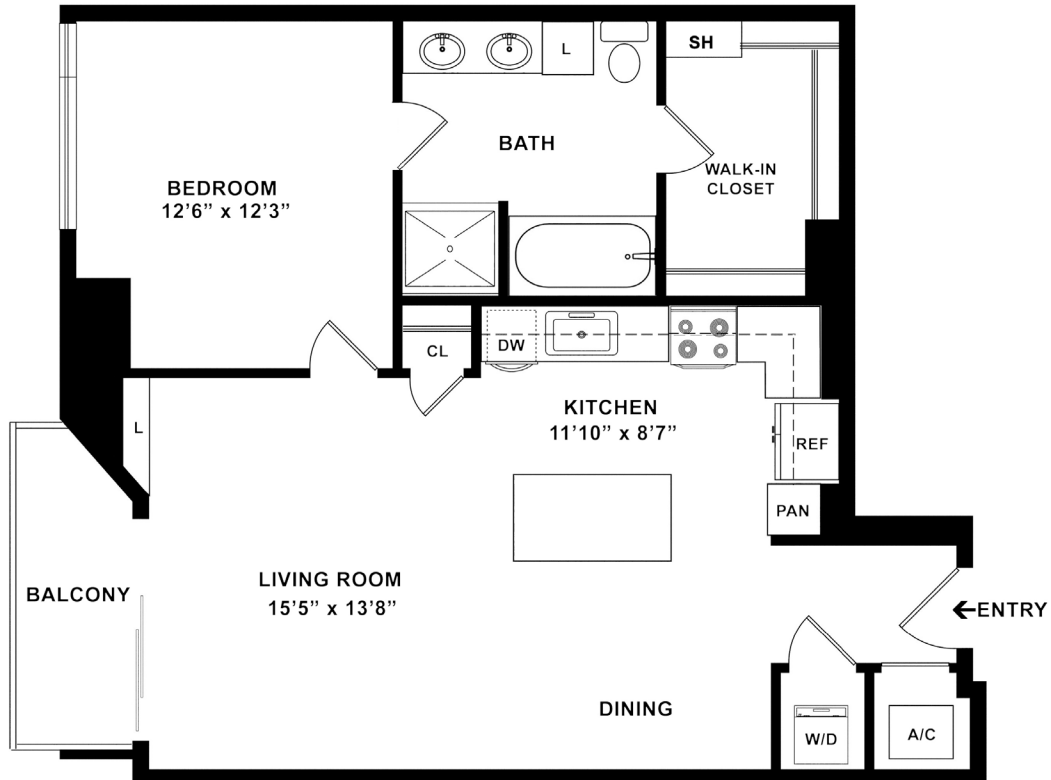

A5

1 BED / 1 BATH

865

SQ. FT.

9757 Katy Fwy | Houston, TX 77024

www.themckinleyatmemorialcity.com

Floor plans are artist's rendering. All dimensions are approximate. Actual product and specifications may vary in dimension or detail. Not all features are available in every apartment. Prices and availability are subject to change. Please see a representative for details.