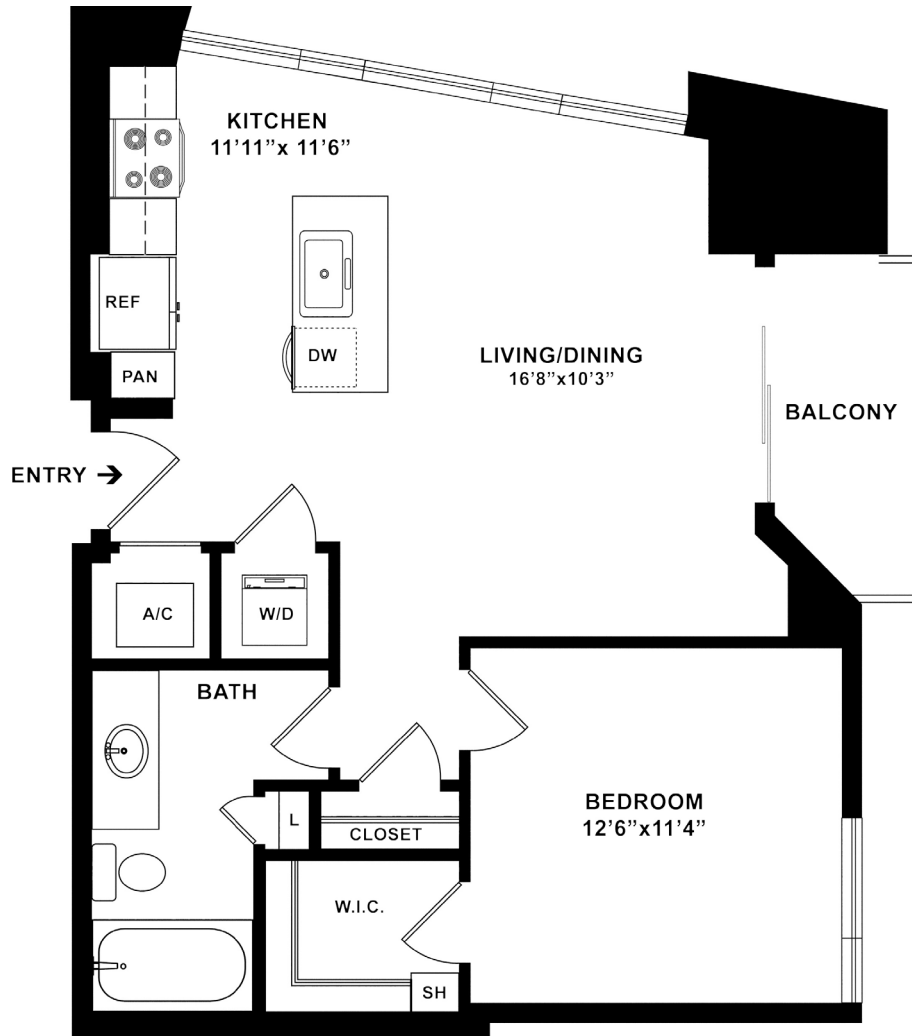

A2

1 BED / 1 BATH

737

SQ. FT.

9757 Katy Fwy | Houston, TX 77024

www.themckinleyatmemorialcity.com

Floor plans are artist's rendering. All dimensions are approximate. Actual product and specifications may vary in dimension or detail. Not all features are available in every apartment. Prices and availability are subject to change. Please see a representative for details.