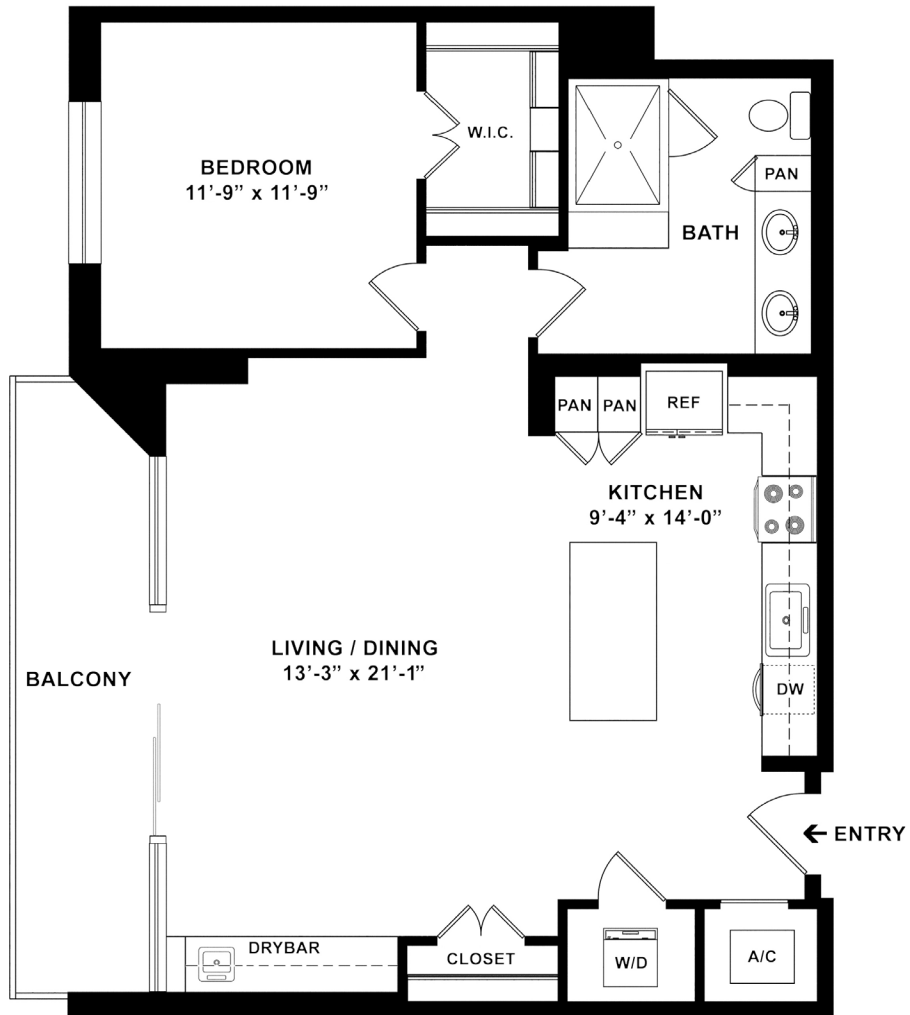

A12

1 BED / 1 BATH

913

SQ. FT.

9757 Katy Fwy | Houston, TX 77024

www.themckinleyatmemorialcity.com

Floor plans are artist's rendering. All dimensions are approximate. Actual product and specifications may vary in dimension or detail. Not all features are available in every apartment. Prices and availability are subject to change. Please see a representative for details.