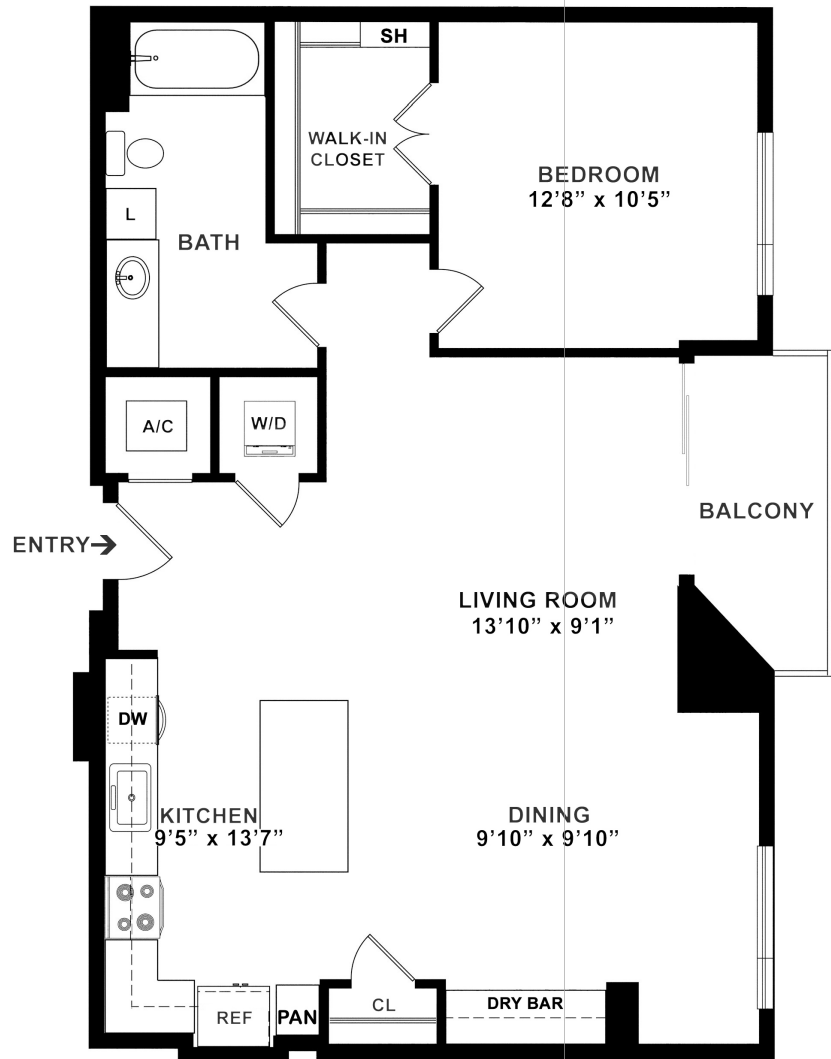

# A10

1 BED / 1 BATH

# 931

SQ. FT.

9757 Katy Fwy | Houston, TX 77024

[www.themckinleyatmemorialcity.com](http://www.themckinleyatmemorialcity.com)

*Floor plans are artist's rendering. All dimensions are approximate. Actual product and specifications may vary in dimension or detail. Not all features are available in every apartment. Prices and availability are subject to change. Please see a representative for details.*